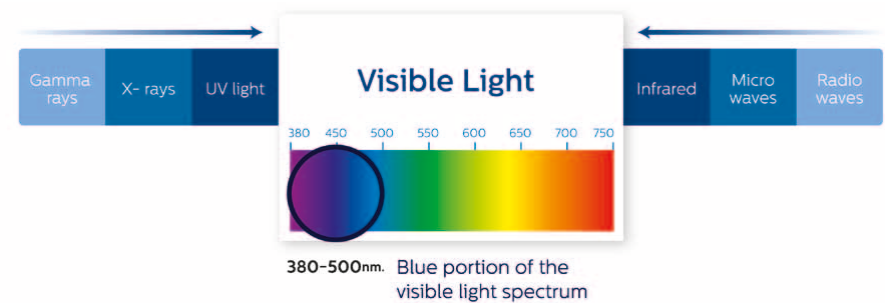

Developed for the Wellbeing of your eyes

Eye damage from excessive screen time

What is blue light?

Blue light is the closest, visible light next to Ultra Violet (UV) rays. The abundance of screens in our life such as computer screens, tablets and phones, as well as energy-efficient lighting, is exposing us to too much blue light. According to researchers, high energy blue light can contribute to eye damage and diseases.

Why does blue light hurt?

Blue light can penetrate far into the eye and damage it. UV light can reach the cornea and lens, whereas short wavelength blue light can penetrate the retina and the macula and cause irreversible damage. The light of LED-backlit displays comes primarily from the short wavelength, high energy, hazardous blue and violet end of the visible light spectrum.

Premium Colours

Quantum Dot Technology

Ultra-Wide Colour that's living up to the hype.

What are quantum dots?

¹ Quantum dots are minuscule particles that emit different colours depending on their size - smaller dots appear blue, the larger ones red. In screens and monitors they remove the need for white LED backlights and colour filters, and produce highly saturated primary colours.