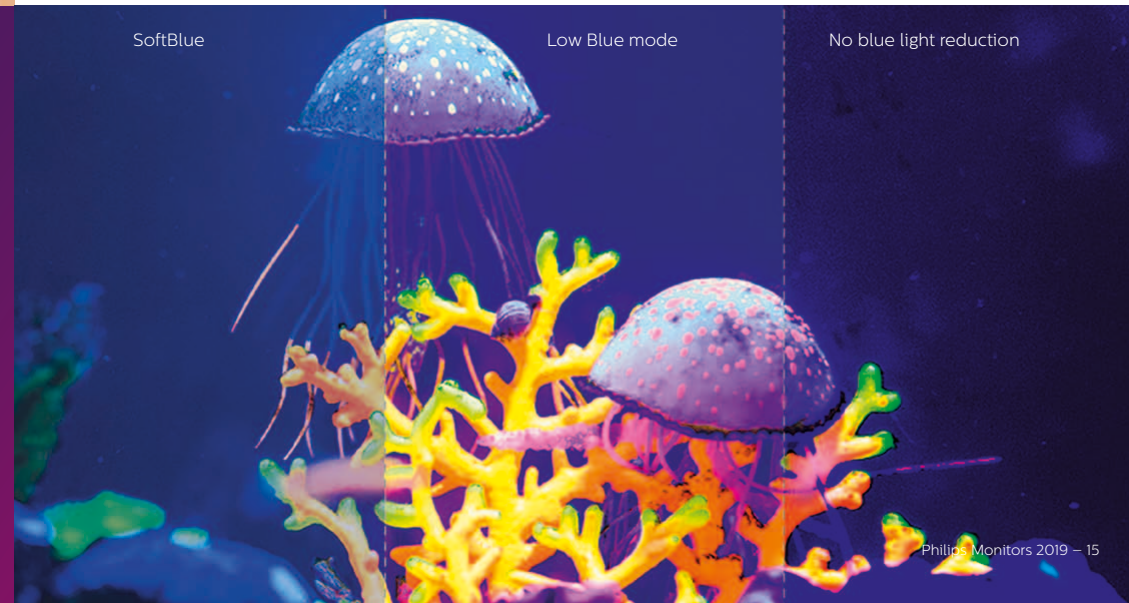

SoftBlue

Low Blue mode

No blue light reduction