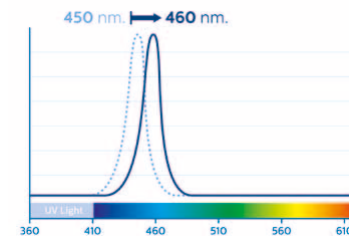

First, it reduces the intensity of the harmful spectrum of the blue light from computer screens from 450 to 460 nYesimeters.

Then, it changes the recipe of green and red phosphor to reach an optimal white balance.