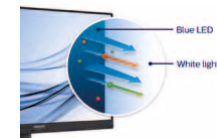

HDR. The Next Big Thing

Redefining reality TV

As visual technology continues to chase human vision, High Dynamic Range has mastered the grey area. With even more contrast between black and white,² it pushes visual content passed defined limitations and builds images from a wider gamut of colour and brightness.

With darker are darks and even brighter brights, the HDR display delivers next generation clarity and luminance that is even closer to reality.

1. www.trustedreviews.com/opinion/quantum-dots-explained-what-they-are-and-why-they-re-awesome-2916068
2. <https://www.pcmag.com/article2/0,2817,2490643,00.asp>

SoftBlue Technology

SoftBlue technology uses a panel hardware innovation to reduce harmful shortwave blue light without affecting the colour or image of the display.

How does it work?

SoftBlue technology uses a panel hardware innovation to reduce harmful shortwave blue light without affecting the colour or image of the display.

First, it reduces the intensity of the harmful spectrum of the blue light from computer screens from 450 to 460 nYesimeters.

Then, it changes the recipe of green and red phosphor to reach an optimal white balance.