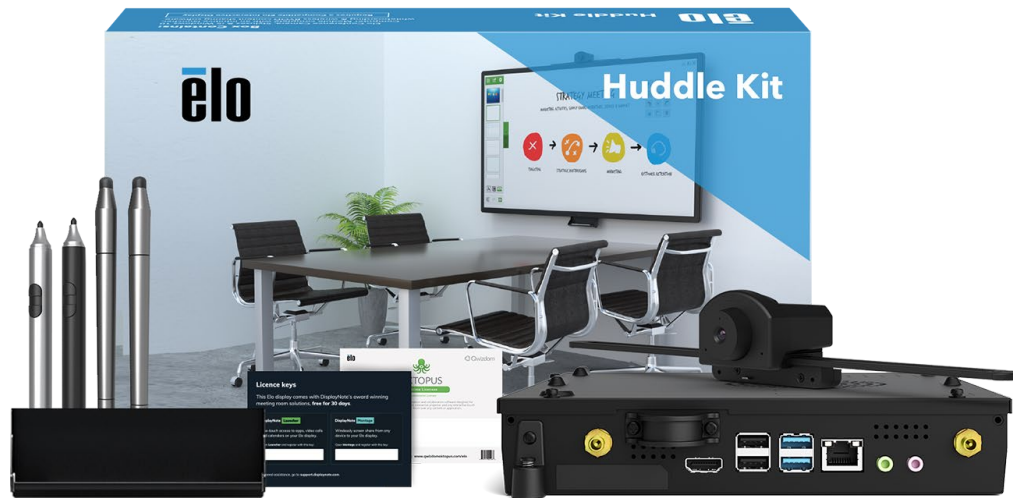

ELO ANNOUNCES NEW HUDDLE ROOM SOLUTION SIMPLIFYING OFFICE COLLABORATION

Elo's new Huddle Kit and touchscreen displays create an easy-to-install, turnkey collaboration solution to help keep corporate teams engaged and productive in the 'new normal'

Milpitas, CA.— Elo, a leading global provider of interactive solutions, today announced its new Huddle Kit, an accessories bundle that pairs seamlessly with Elo’s award-winning 4K interactive displays to provide an ideal collaboration and video conferencing solution for businesses. As corporate offices continue to reopen post-COVID, there’s an increased focus on smaller ‘huddle’ meeting rooms supporting a hybrid mix of office-based and remote employees. With Elo’s new huddle room solution, IT leaders simply add their current collaboration software to provide a complete interactive system that fosters engagement amongst users, regardless of location.

“In this new normal that focuses on smaller huddles and remote workers, Elo’s new collaboration solution creates an easy way to boost engagement”, said Neeraj Pendse vice president of global product management, Elo. “We’ve assembled everything needed – including an enterprise-grade high-def conference camera and our integrated Windows 10 computer module – for a complete huddle room solution that pairs easily with your Elo 4K display and current software.”

Elo Huddle Kit accessories pair easily with Elo's 55- or 65-inch 53-Series displays and include:

- Conference Camera with capability to attach to any Elo Edge Connect™ device, full HD video, wide viewing angles and 30° multi-axis tilt for vertical and horizontal adjustment
- Powerful i5 Windows 10 slide-in computer module
- Digital stylus pen
- Pre-loaded dashboard for easy navigation to software applications including a pre-installed whiteboarding and wireless content-sharing software trial