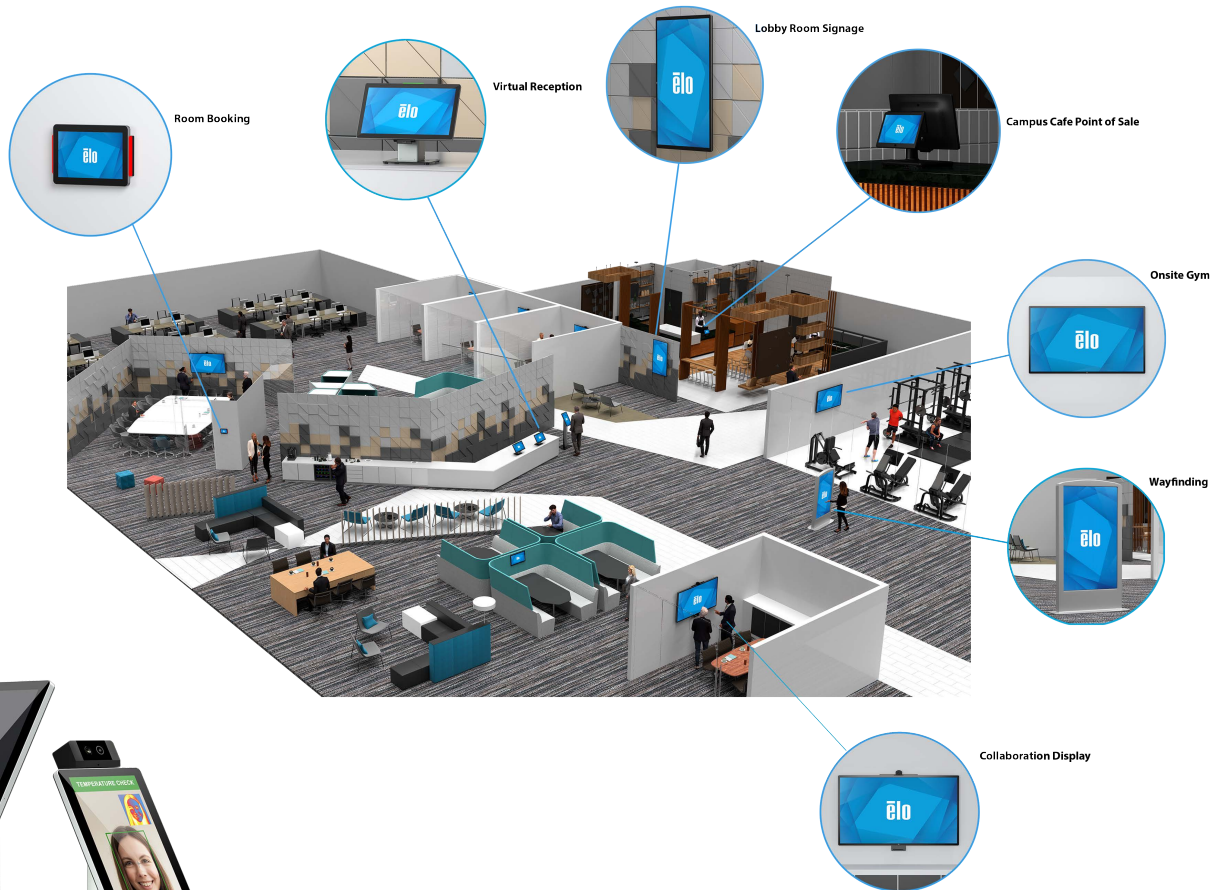

Unify the Office with Elo

Improve the digital workplace with interactive experiences

Elo brings the broadest size offering of interactive displays, enabling organizations and corporate campuses to deploy a consistent experience across all interactive touchpoints. From access control and visitor management to room scheduling and huddle room, our interactive solutions help streamline operations and transform any meeting room or public space into a collaboration center.

Empower team collaboration with a complete solution from a single manufacturer. Simply pair Elo's large format interactive display with our slide in computer module and Elo Edge Connect™ conference camera to create a flexible all-in-one solution purpose-built for collaboration and video conferencing. Elo's modular designs and software agnostic approach gives end users seamless integration of all components needed for a turnkey solution driven by a single power supply.