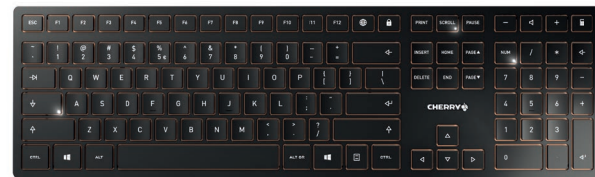

DW 9000 SLIM

Rechargeable Wireless Desktop

Rechargeable designer desktop with many extra features

- → Optionally connected using Bluetooth® or a 2.4 GHz wireless unit – both with AES-128 encryption
- → Lithium batteries in the mouse and keyboard can be recharged via micro USB
- → Status LEDs show low residual battery charge, charging status and mouse resolution
- → Additional status LEDs for the CAPS LOCK, NUM and SCROLL keys
- → Extra-small nano receiver for wireless operation